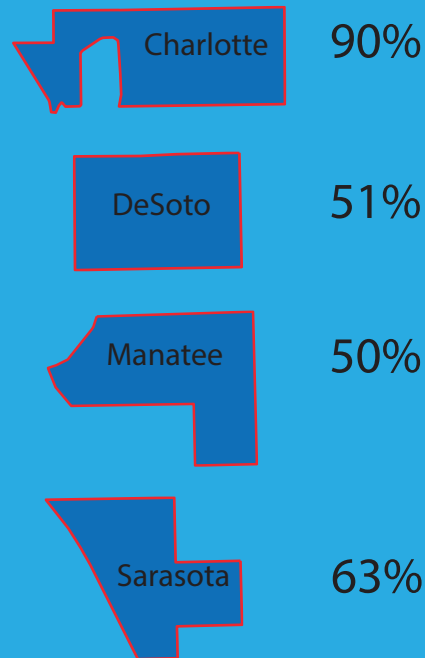

Census Worker Current Hiring Stats as of 2.12.2020

Apply to be a
Census Worker

Share

Do you have a resource or idea to share with the community? Send Census 2020 ideas to Hannah Saeger Karnei

hsaegerkarnei@thepattersonfoundation.org

[@ThePattersonFdn](https://twitter.com/ThePattersonFdn)
[#Census2020Education](https://twitter.com/Census2020Education)
[#2020Census](https://twitter.com/2020Census)